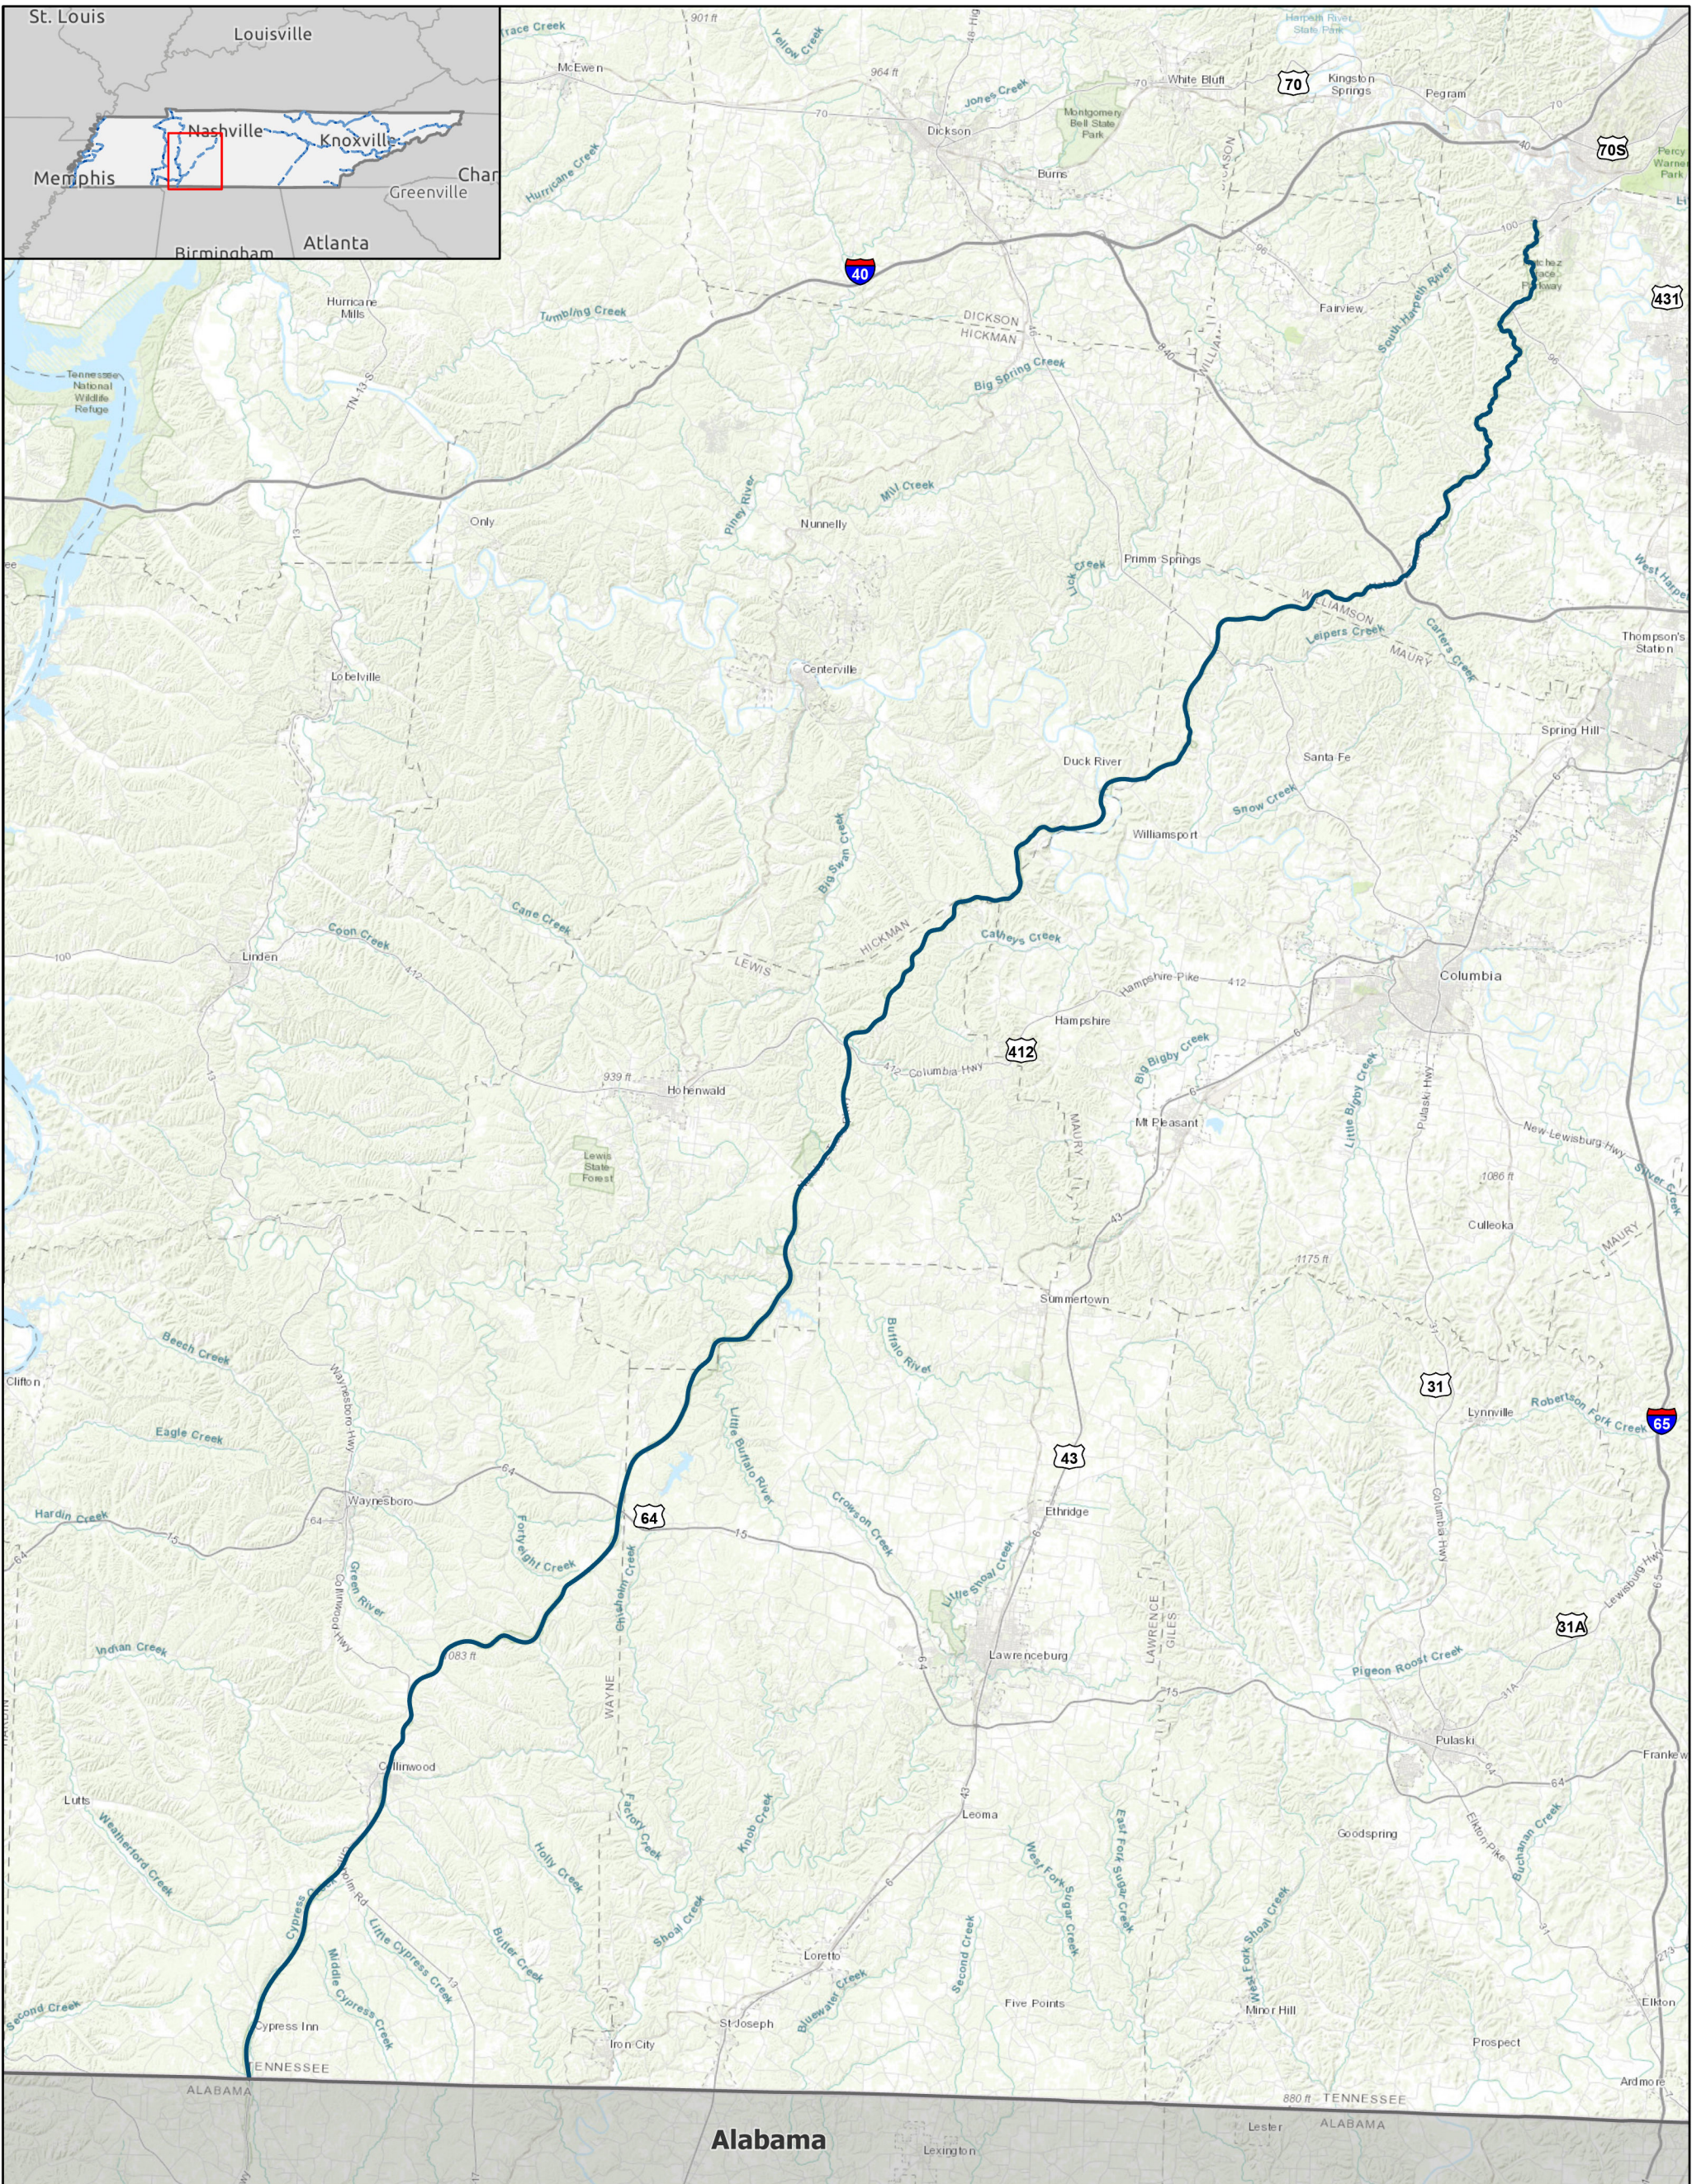

Length: 102 Miles
Drive Time: 2 Hours
Designation Date: 1996
Website Link: www.nps.gov/natr/index.htm

Begin in Pasquo, Tennessee just south of Nashville, Tennessee at its junction with TN Route 100. From there, the Trace travels south to the Alabama state line.

1 inch equals 6 miles @11X17"